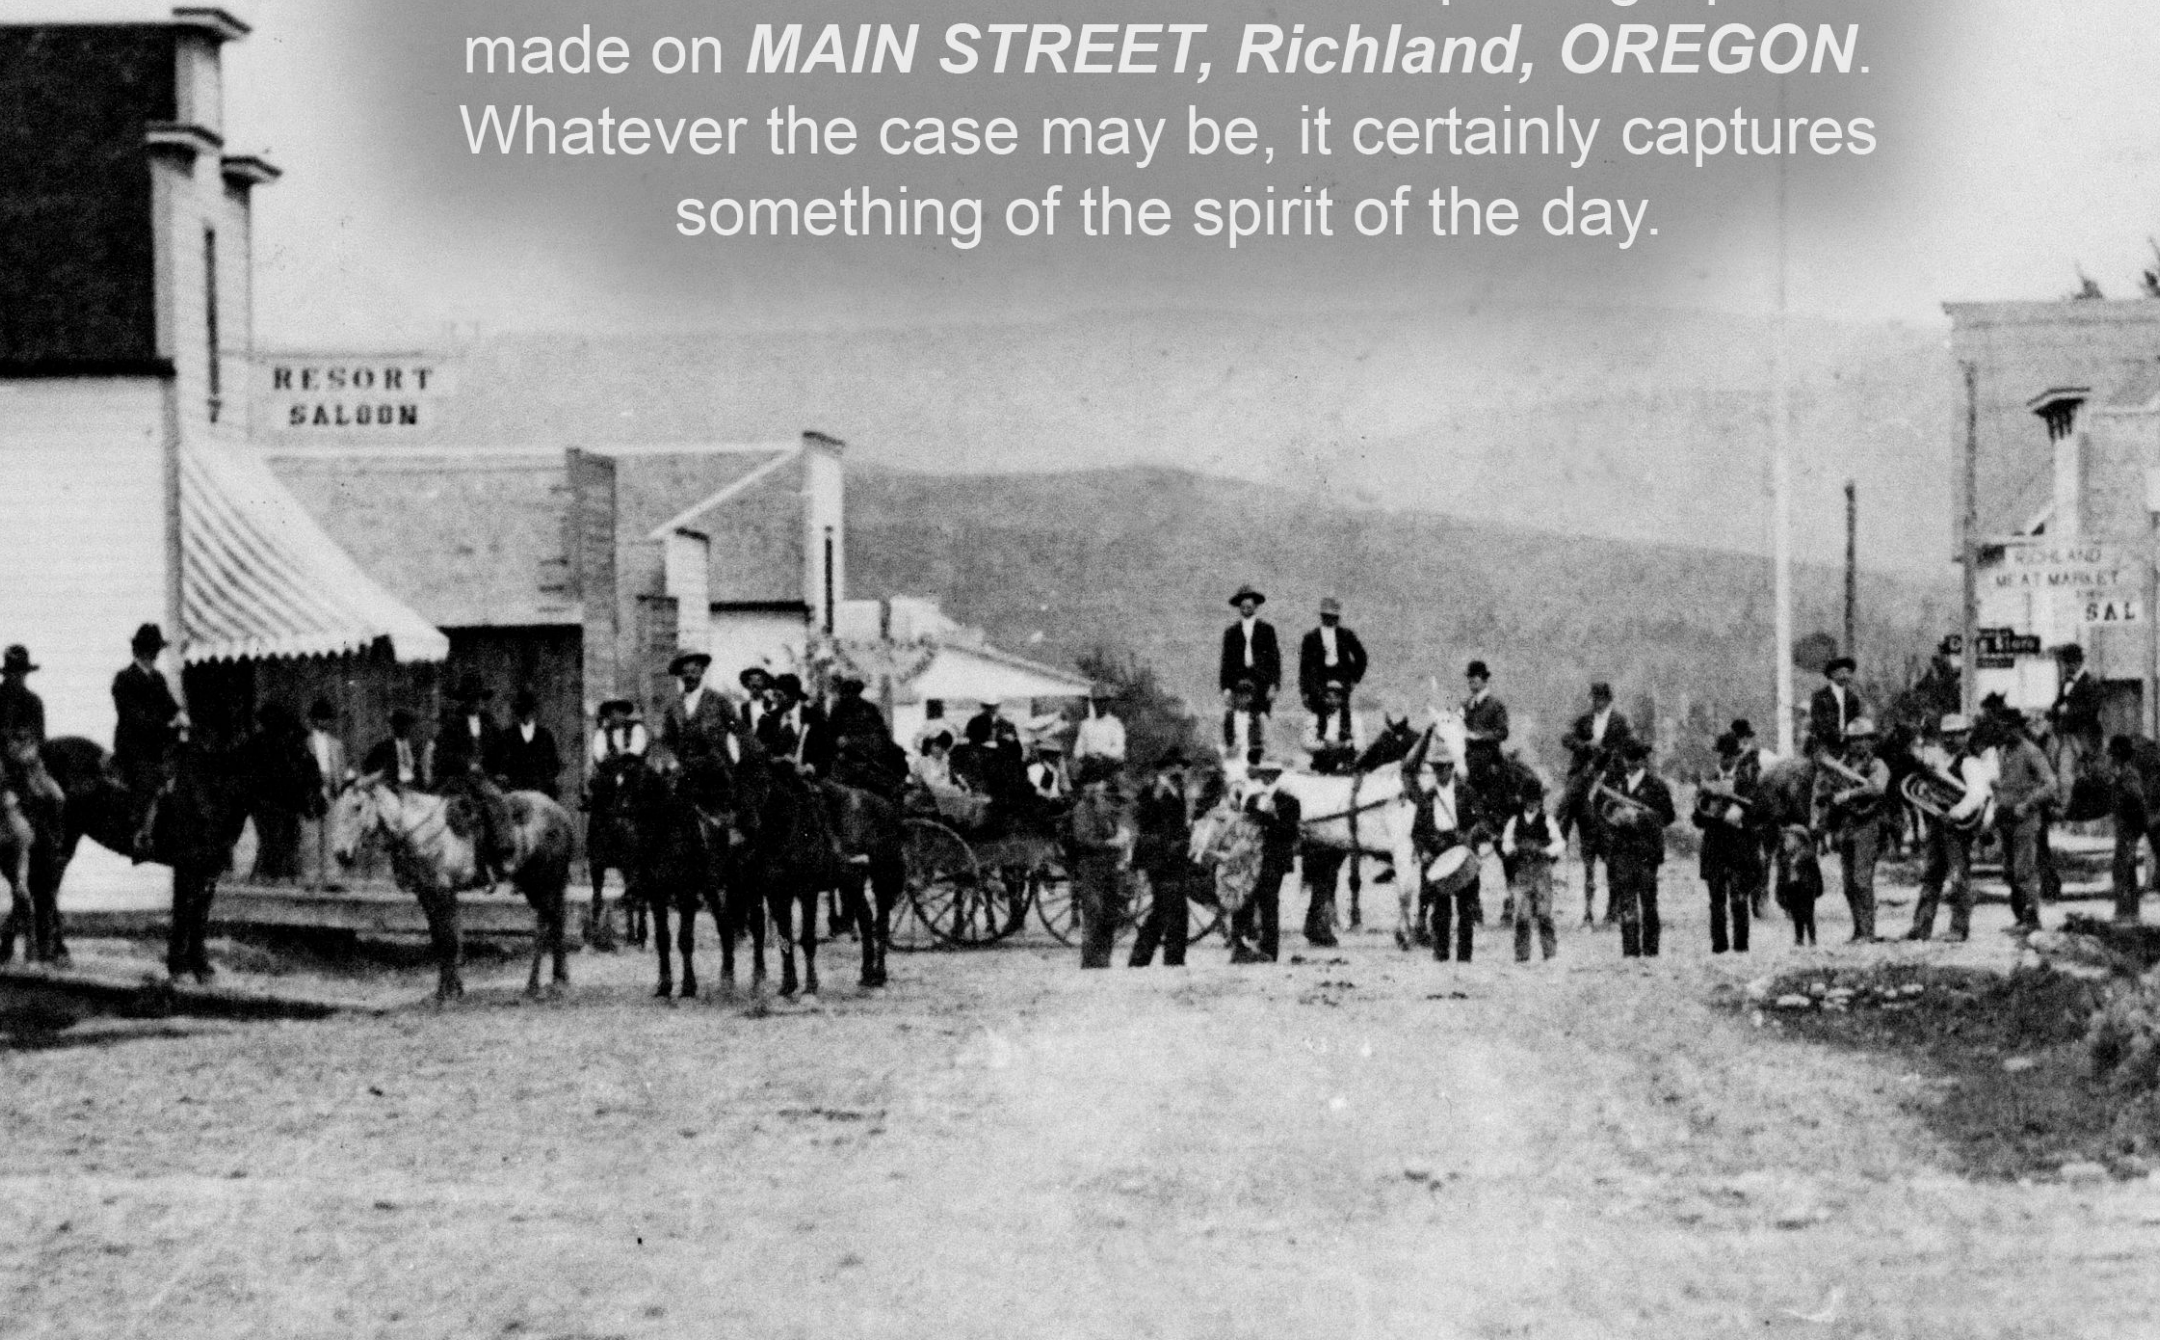

Of uncertain provenance, but some local historians believe this remarkable photograph was made on **MAIN STREET, Richland, OREGON**. Whatever the case may be, it certainly captures something of the spirit of the day.

N O V E M B E R 2 0 2 0

Sunday	Monday	Tuesday	Wednesday	Thursday	Friday	Saturday
1	2	3	4	5	6	7
8	9	10	11	12	13	14
15	16	17	18	19	20	21
22	23	24	25	26	27	28
29	30	1	2	3	4	5
6	7	8	9	10	<table border="0"> <tr> <td colspan="5"></td> <td colspan="3">October</td> <td colspan="5"></td> </tr> <tr> <td colspan="5"></td> <td>1</td> <td>2</td> <td>3</td> <td colspan="5"></td> </tr> <tr> <td colspan="5"></td> <td>4</td> <td>5</td> <td>6</td> <td>7</td> <td>8</td> <td>9</td> <td>10</td> <td colspan="5"></td> </tr> <tr> <td colspan="5"></td> <td>11</td> <td>12</td> <td>13</td> <td>14</td> <td>15</td> <td>16</td> <td>17</td> <td colspan="5"></td> </tr> <tr> <td colspan="5"></td> <td>18</td> <td>19</td> <td>20</td> <td>21</td> <td>22</td> <td>23</td> <td>24</td> <td colspan="5"></td> </tr> <tr> <td colspan="5"></td> <td>25</td> <td>26</td> <td>27</td> <td>28</td> <td>29</td> <td>30</td> <td>31</td> <td colspan="5"></td> </tr> <tr> <td colspan="5"></td> <td colspan="5"></td> <td colspan="5">December</td> </tr> <tr> <td colspan="5"></td> <td colspan="5"></td> <td>1</td> <td>2</td> <td>3</td> <td>4</td> <td>5</td> <td colspan="5"></td> </tr> <tr> <td colspan="5"></td> <td colspan="5"></td> <td>6</td> <td>7</td> <td>8</td> <td>9</td> <td>10</td> <td>11</td> <td>12</td> <td colspan="5"></td> </tr> <tr> <td colspan="5"></td> <td colspan="5"></td> <td>13</td> <td>14</td> <td>15</td> <td>16</td> <td>17</td> <td>18</td> <td>19</td> <td colspan="5"></td> </tr> <tr> <td colspan="5"></td> <td colspan="5"></td> <td>20</td> <td>21</td> <td>22</td> <td>23</td> <td>24</td> <td>25</td> <td>26</td> <td colspan="5"></td> </tr> <tr> <td colspan="5"></td> <td colspan="5"></td> <td>27</td> <td>28</td> <td>29</td> <td>30</td> <td>31</td> <td colspan="5"></td> </tr> </table>