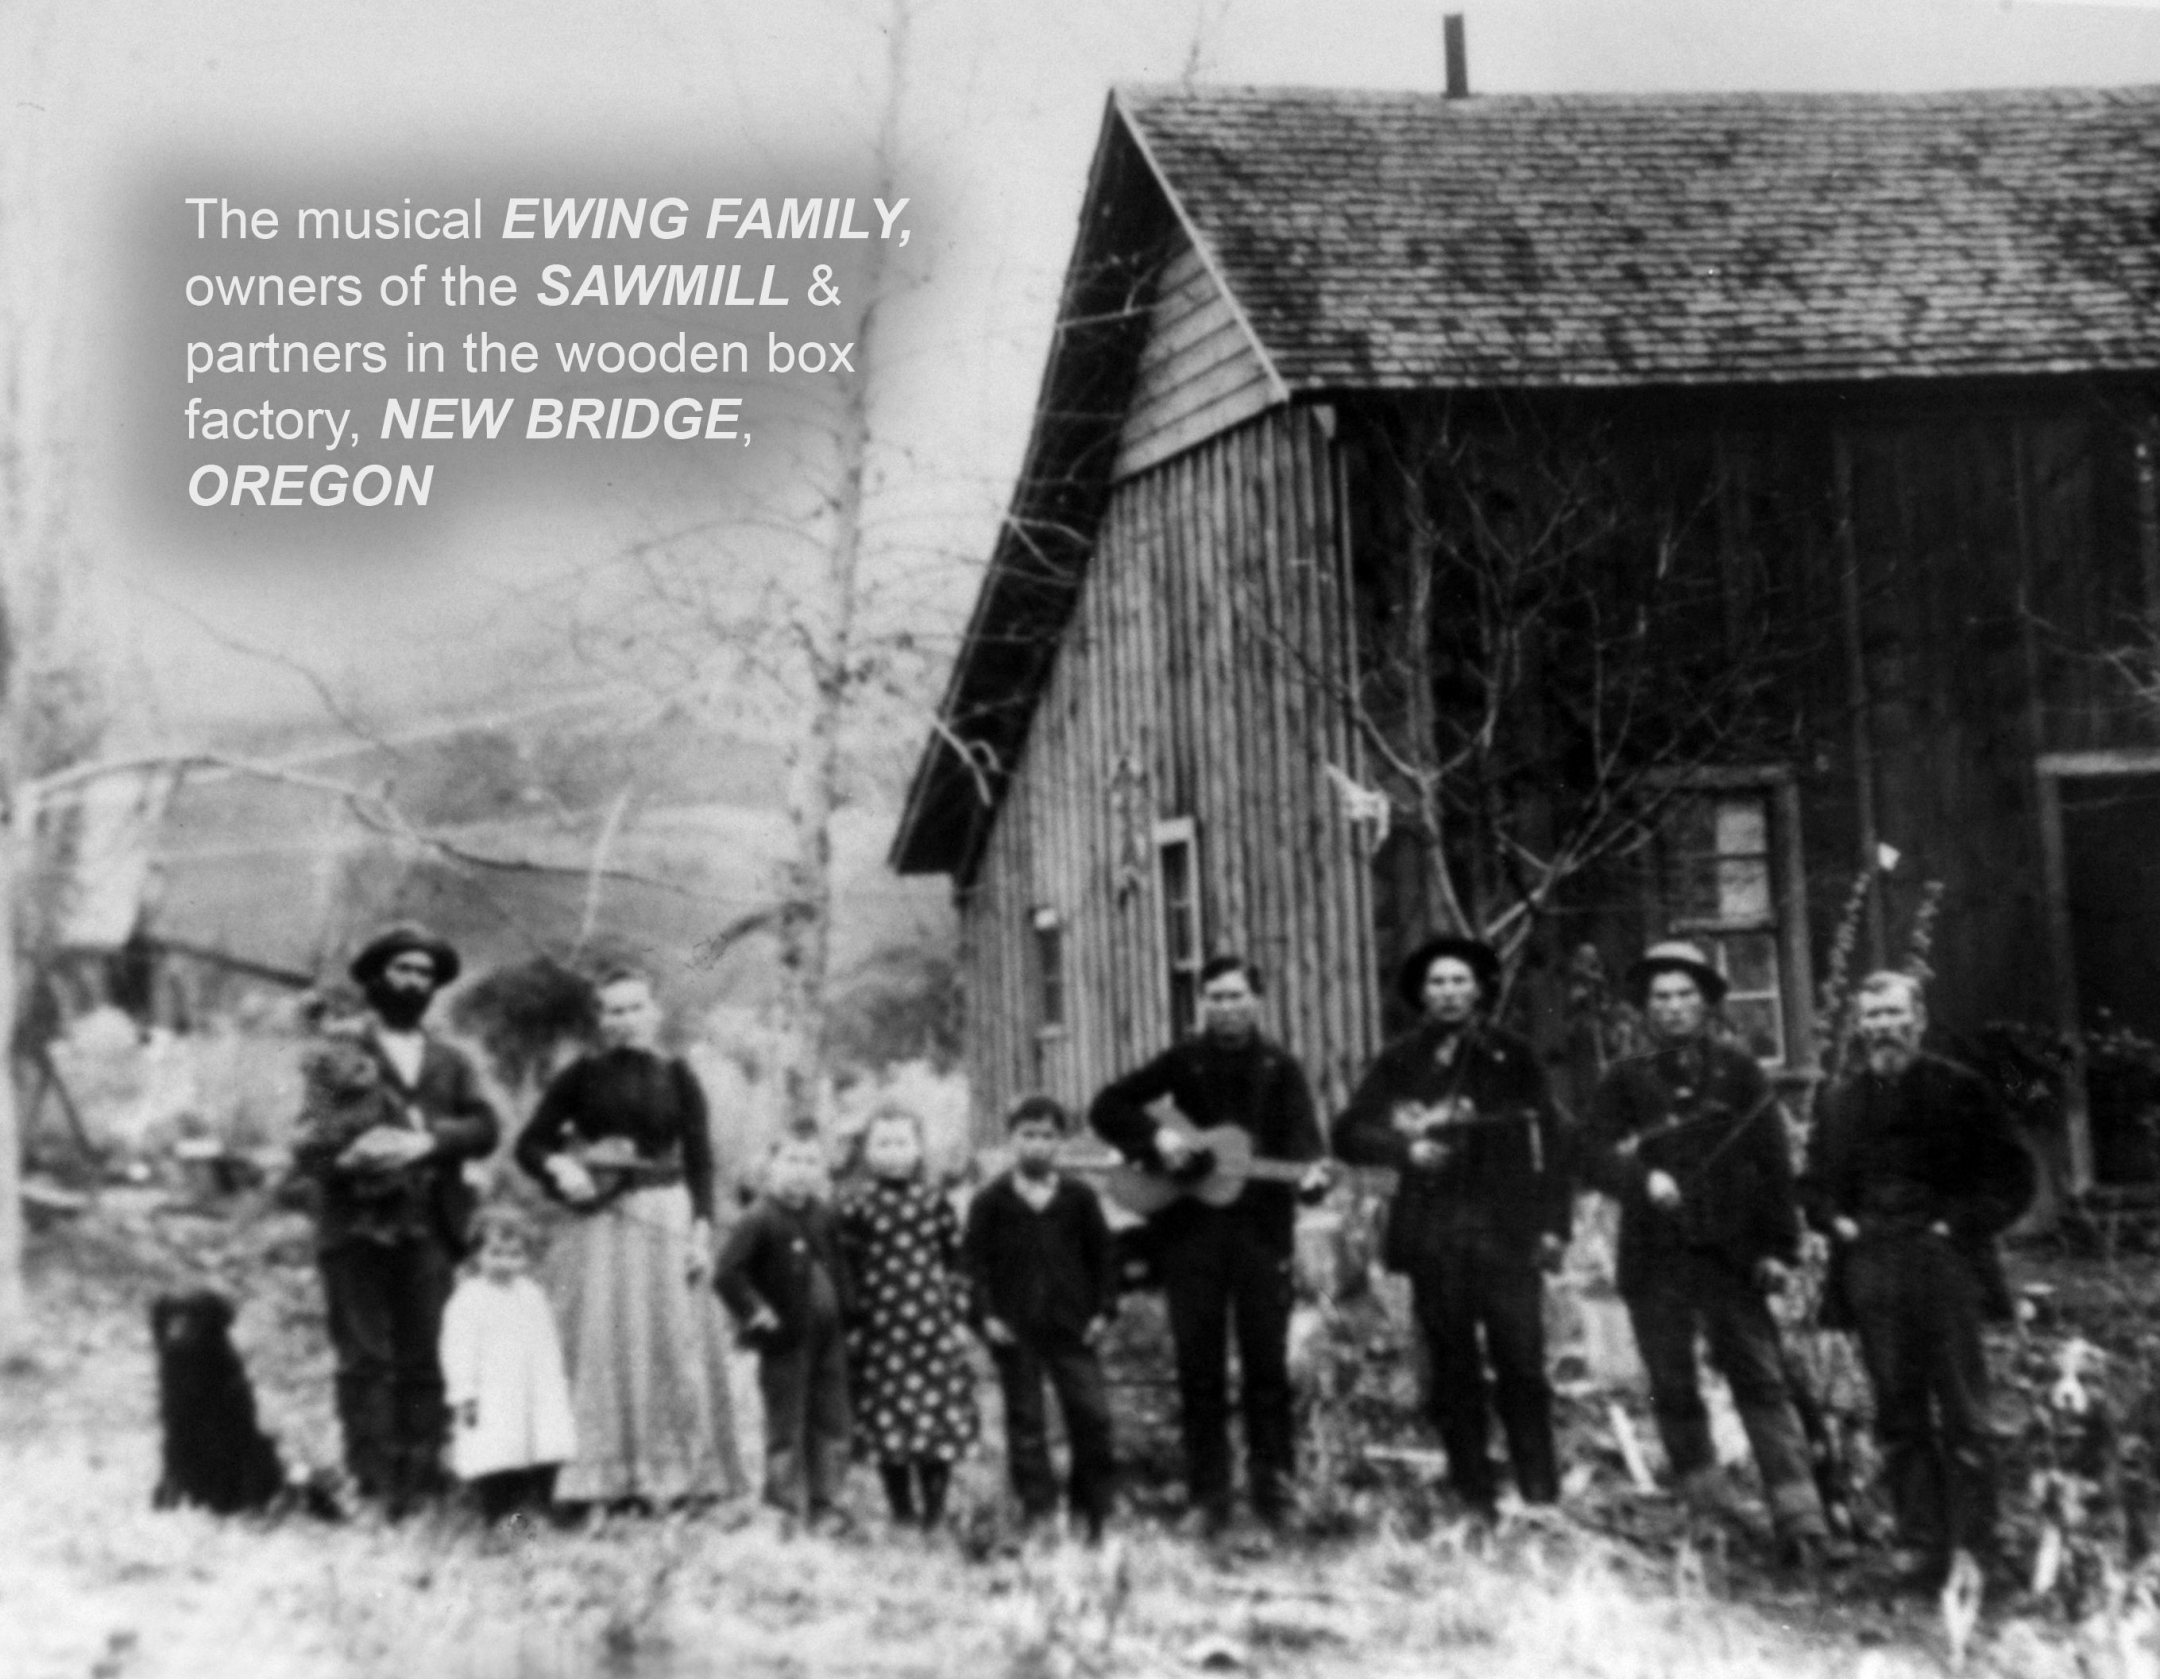

The musical *EWING FAMILY*,
owners of the *SAWMILL* &
partners in the wooden box
factory, *NEW BRIDGE*,
OREGON

A P R I L 2 0 2 0

Sunday	Monday	Tuesday	Wednesday	Thursday	Friday	Saturday
29	30	31	1	2	3	4
5	6	7	8	9	10	11
12	13	14	15	16	17	18
19	20	21	22	23	24	25
26	27	28	29	30	1	2
3	4	5	6	7	March 1 2 3 4 5 6 7 8 9 10 11 12 13 14 15 16 17 18 19 20 21 22 23 24 25 26 27 28 29 30 31 May 1 2 3 4 5 6 7 8 9 10 11 12 13 14 15 16 17 18 19 20 21 22 23 24 25 26 27 28 29 30 31