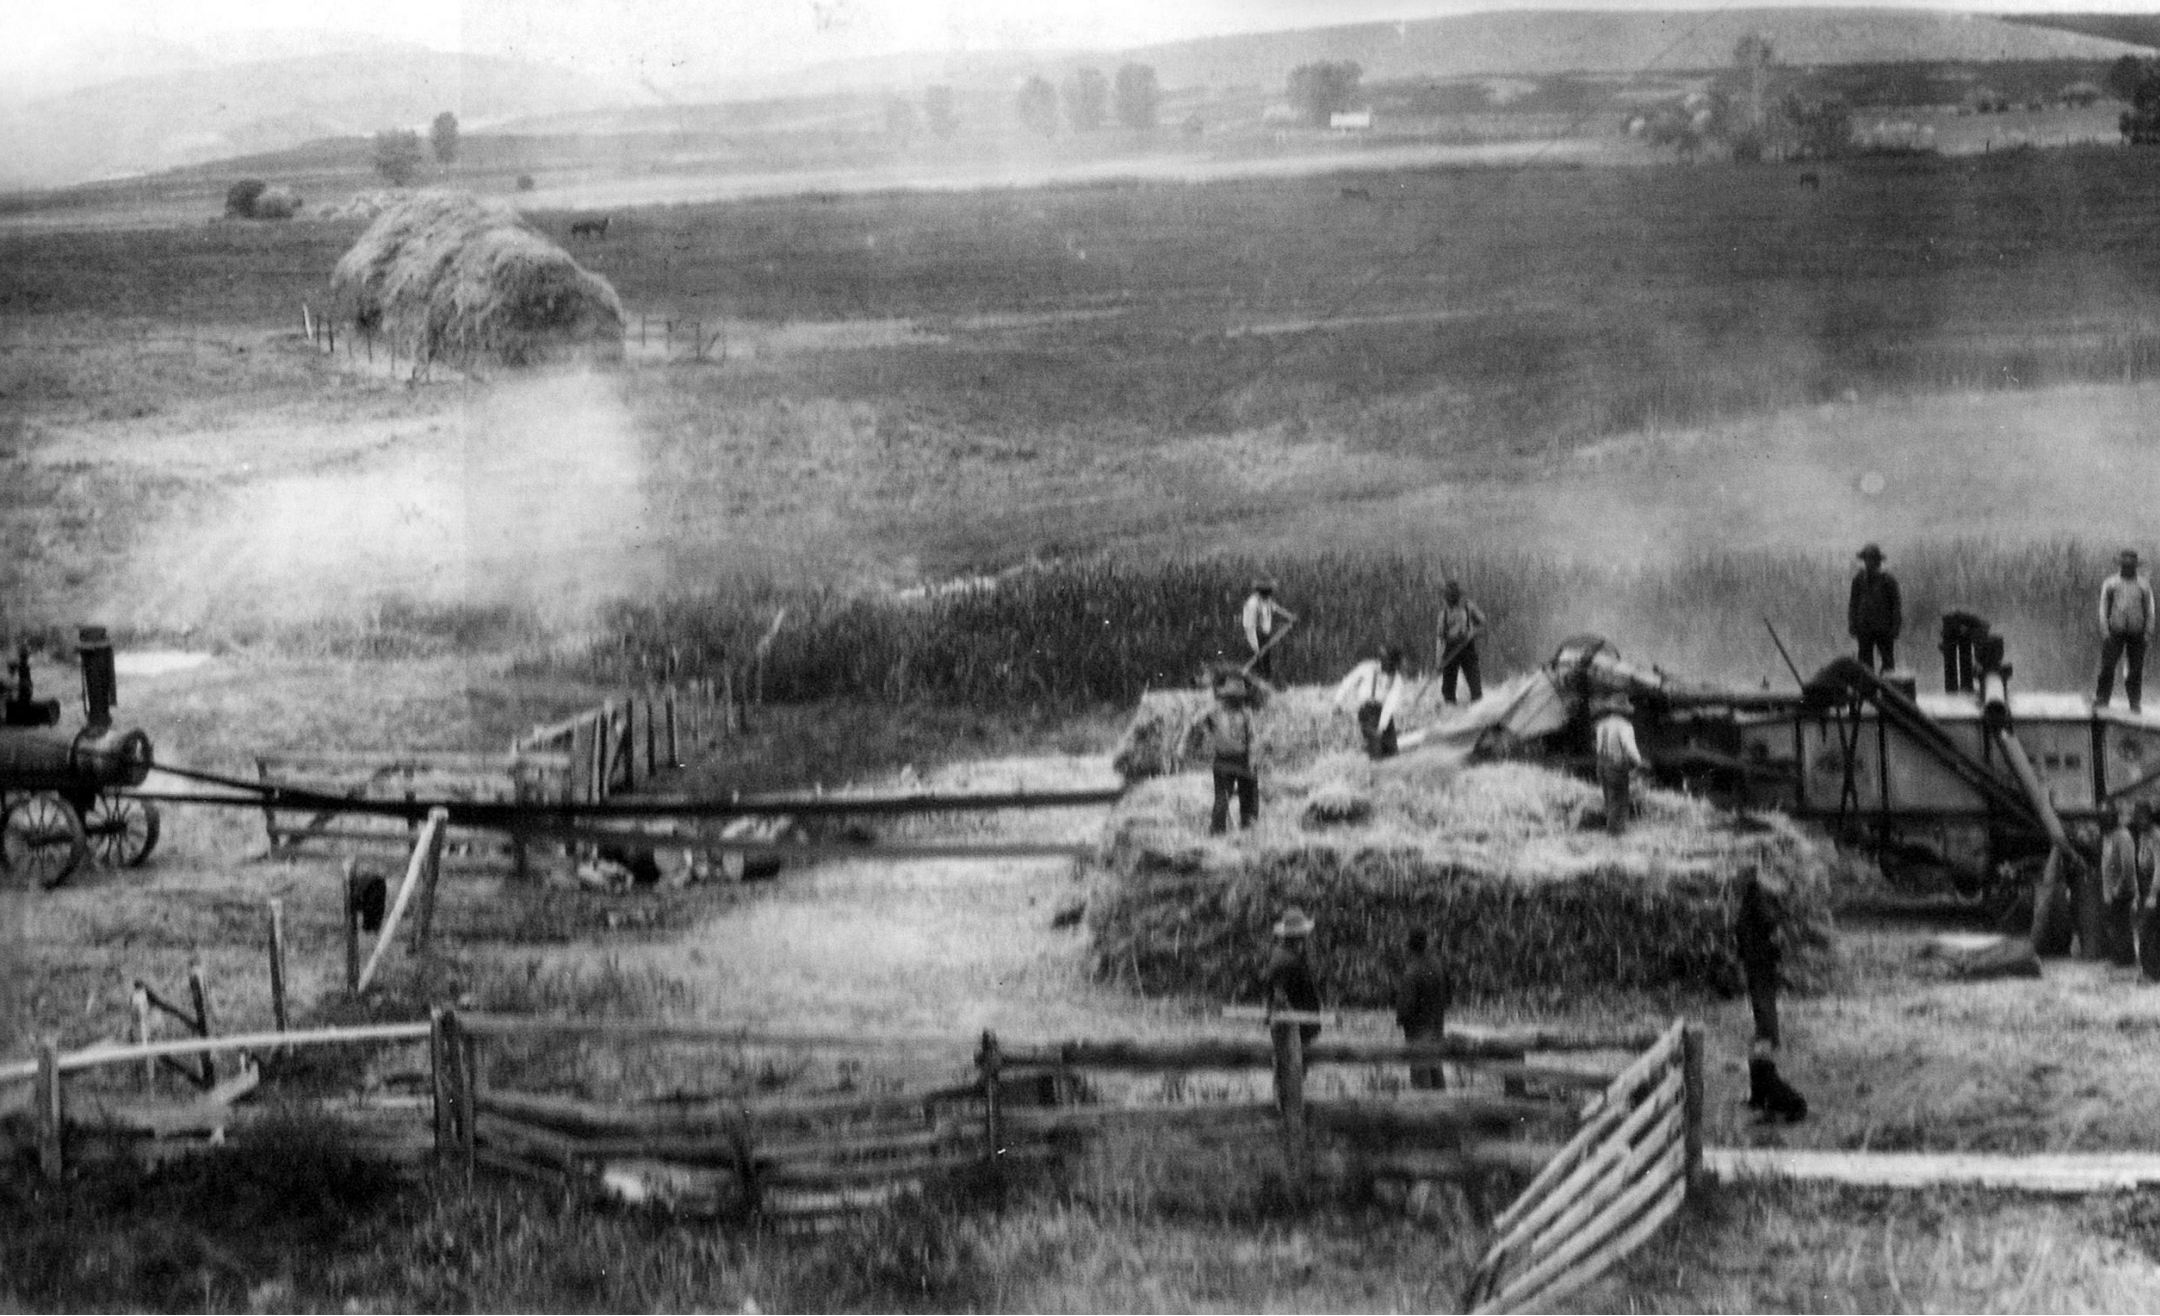

*THRESHING CREW, c. 1900,
Eagle Valley, OREGON*

O C T O B E R 2 0 2 0

Sunday	Monday	Tuesday	Wednesday	Thursday	Friday	Saturday
September 1 2 3 4 5 6 7 8 9 10 11 12 13 14 15 16 17 18 19 20 21 22 23 24 25 26 27 28 29 30	November 1 2 3 4 5 6 7 8 9 10 11 12 13 14 15 16 17 18 19 20 21 22 23 24 25 26 27 28 29 30	29	30	1	2	3
4	5	6	7	8	9	10
11	12	13	14	15	16	17
18	19	20	21	22	23	24
25	26	27	28	29	30	31
1	2	3	4	5	6	7