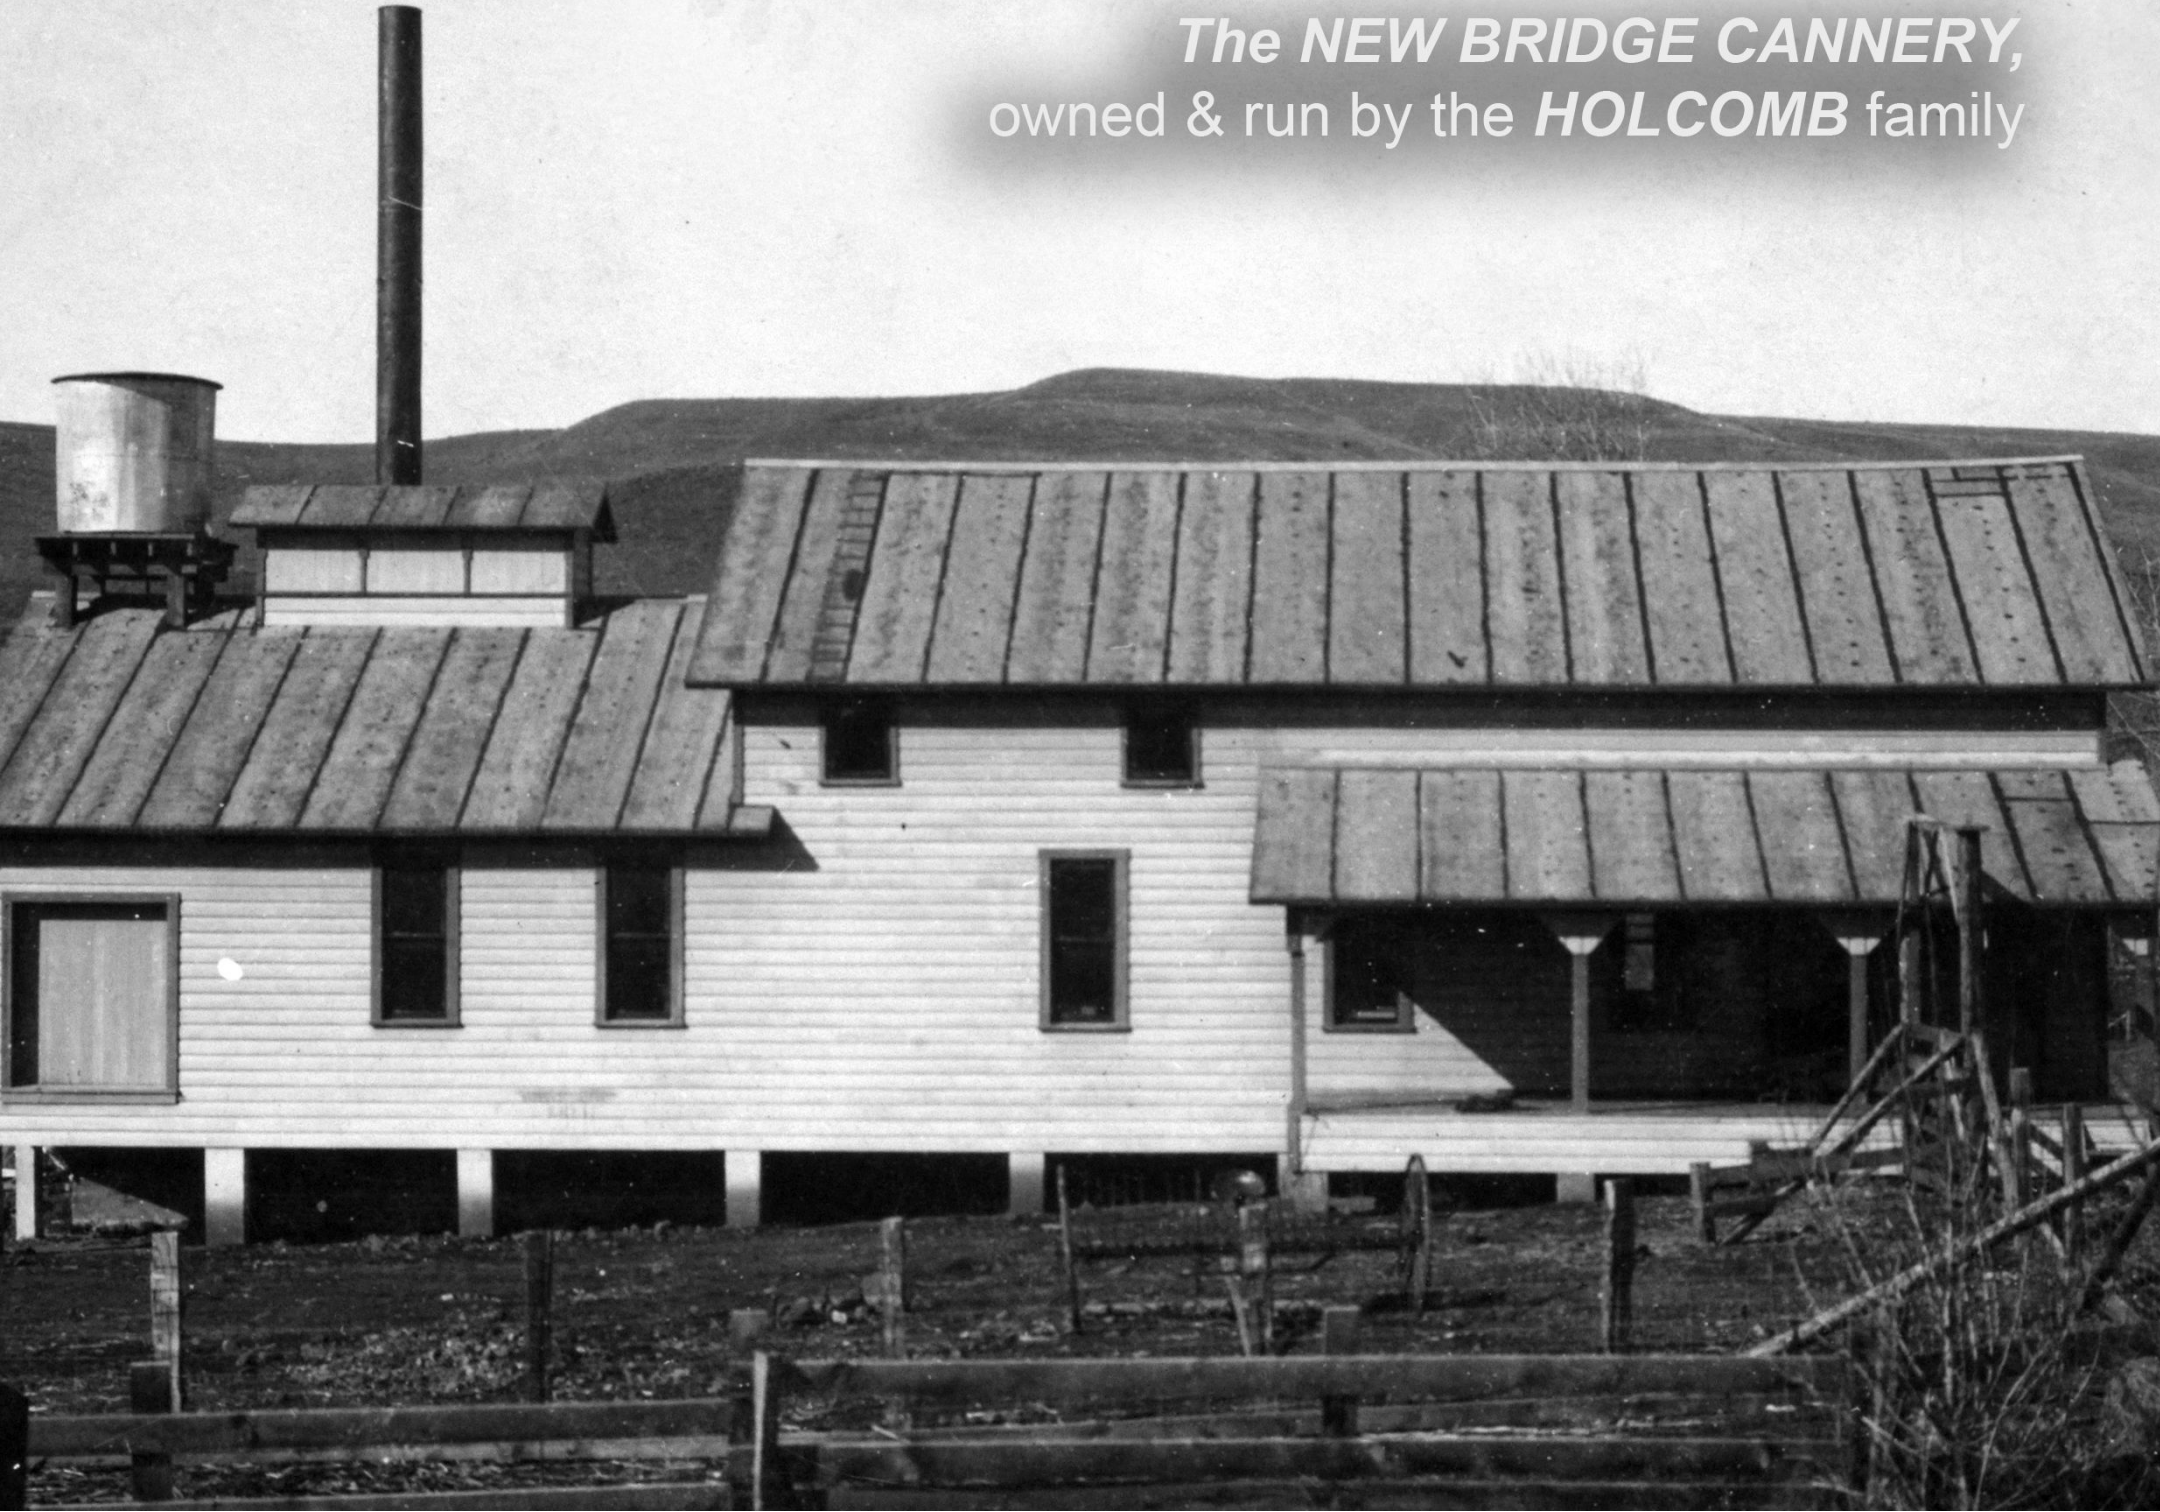

*The NEW BRIDGE CANNERY,
owned & run by the HOLCOMB family*

S E P T E M B E R 2 0 1 9

	Sunday	Monday	Tuesday	Wednesday	Thursday	Friday	Saturday
	1	2	3	4	5	6	7
	8	9	10	11	12	13	14
	15	16	17	18	19	20	21
	22	23	24	25	26	27	28
	29	30	1	2	3	4	5
	6	7	8	9	10	August <table border="1" style="border-collapse: collapse; text-align: center;"> <tr><td></td><td>1</td><td>2</td><td>3</td></tr> <tr><td>4</td><td>5</td><td>6</td><td>7</td></tr> <tr><td>8</td><td>9</td><td>10</td><td>11</td></tr> <tr><td>12</td><td>13</td><td>14</td><td>15</td></tr> <tr><td>16</td><td>17</td><td>18</td><td>19</td></tr> <tr><td>20</td><td>21</td><td>22</td><td>23</td></tr> <tr><td>24</td><td>25</td><td>26</td><td>27</td></tr> <tr><td>28</td><td>29</td><td>30</td><td>31</td></tr> </table> October <table border="1" style="border-collapse: collapse; text-align: center;"> <tr><td></td><td>1</td><td>2</td><td>3</td><td>4</td><td>5</td></tr> <tr><td>6</td><td>7</td><td>8</td><td>9</td><td>10</td><td>11</td></tr> <tr><td>12</td><td>13</td><td>14</td><td>15</td><td>16</td><td>17</td></tr> <tr><td>18</td><td>19</td><td>20</td><td>21</td><td>22</td><td>23</td></tr> <tr><td>24</td><td>25</td><td>26</td><td>27</td><td>28</td><td>29</td></tr> <tr><td>30</td><td>31</td><td></td><td></td><td></td><td></td></tr> </table>