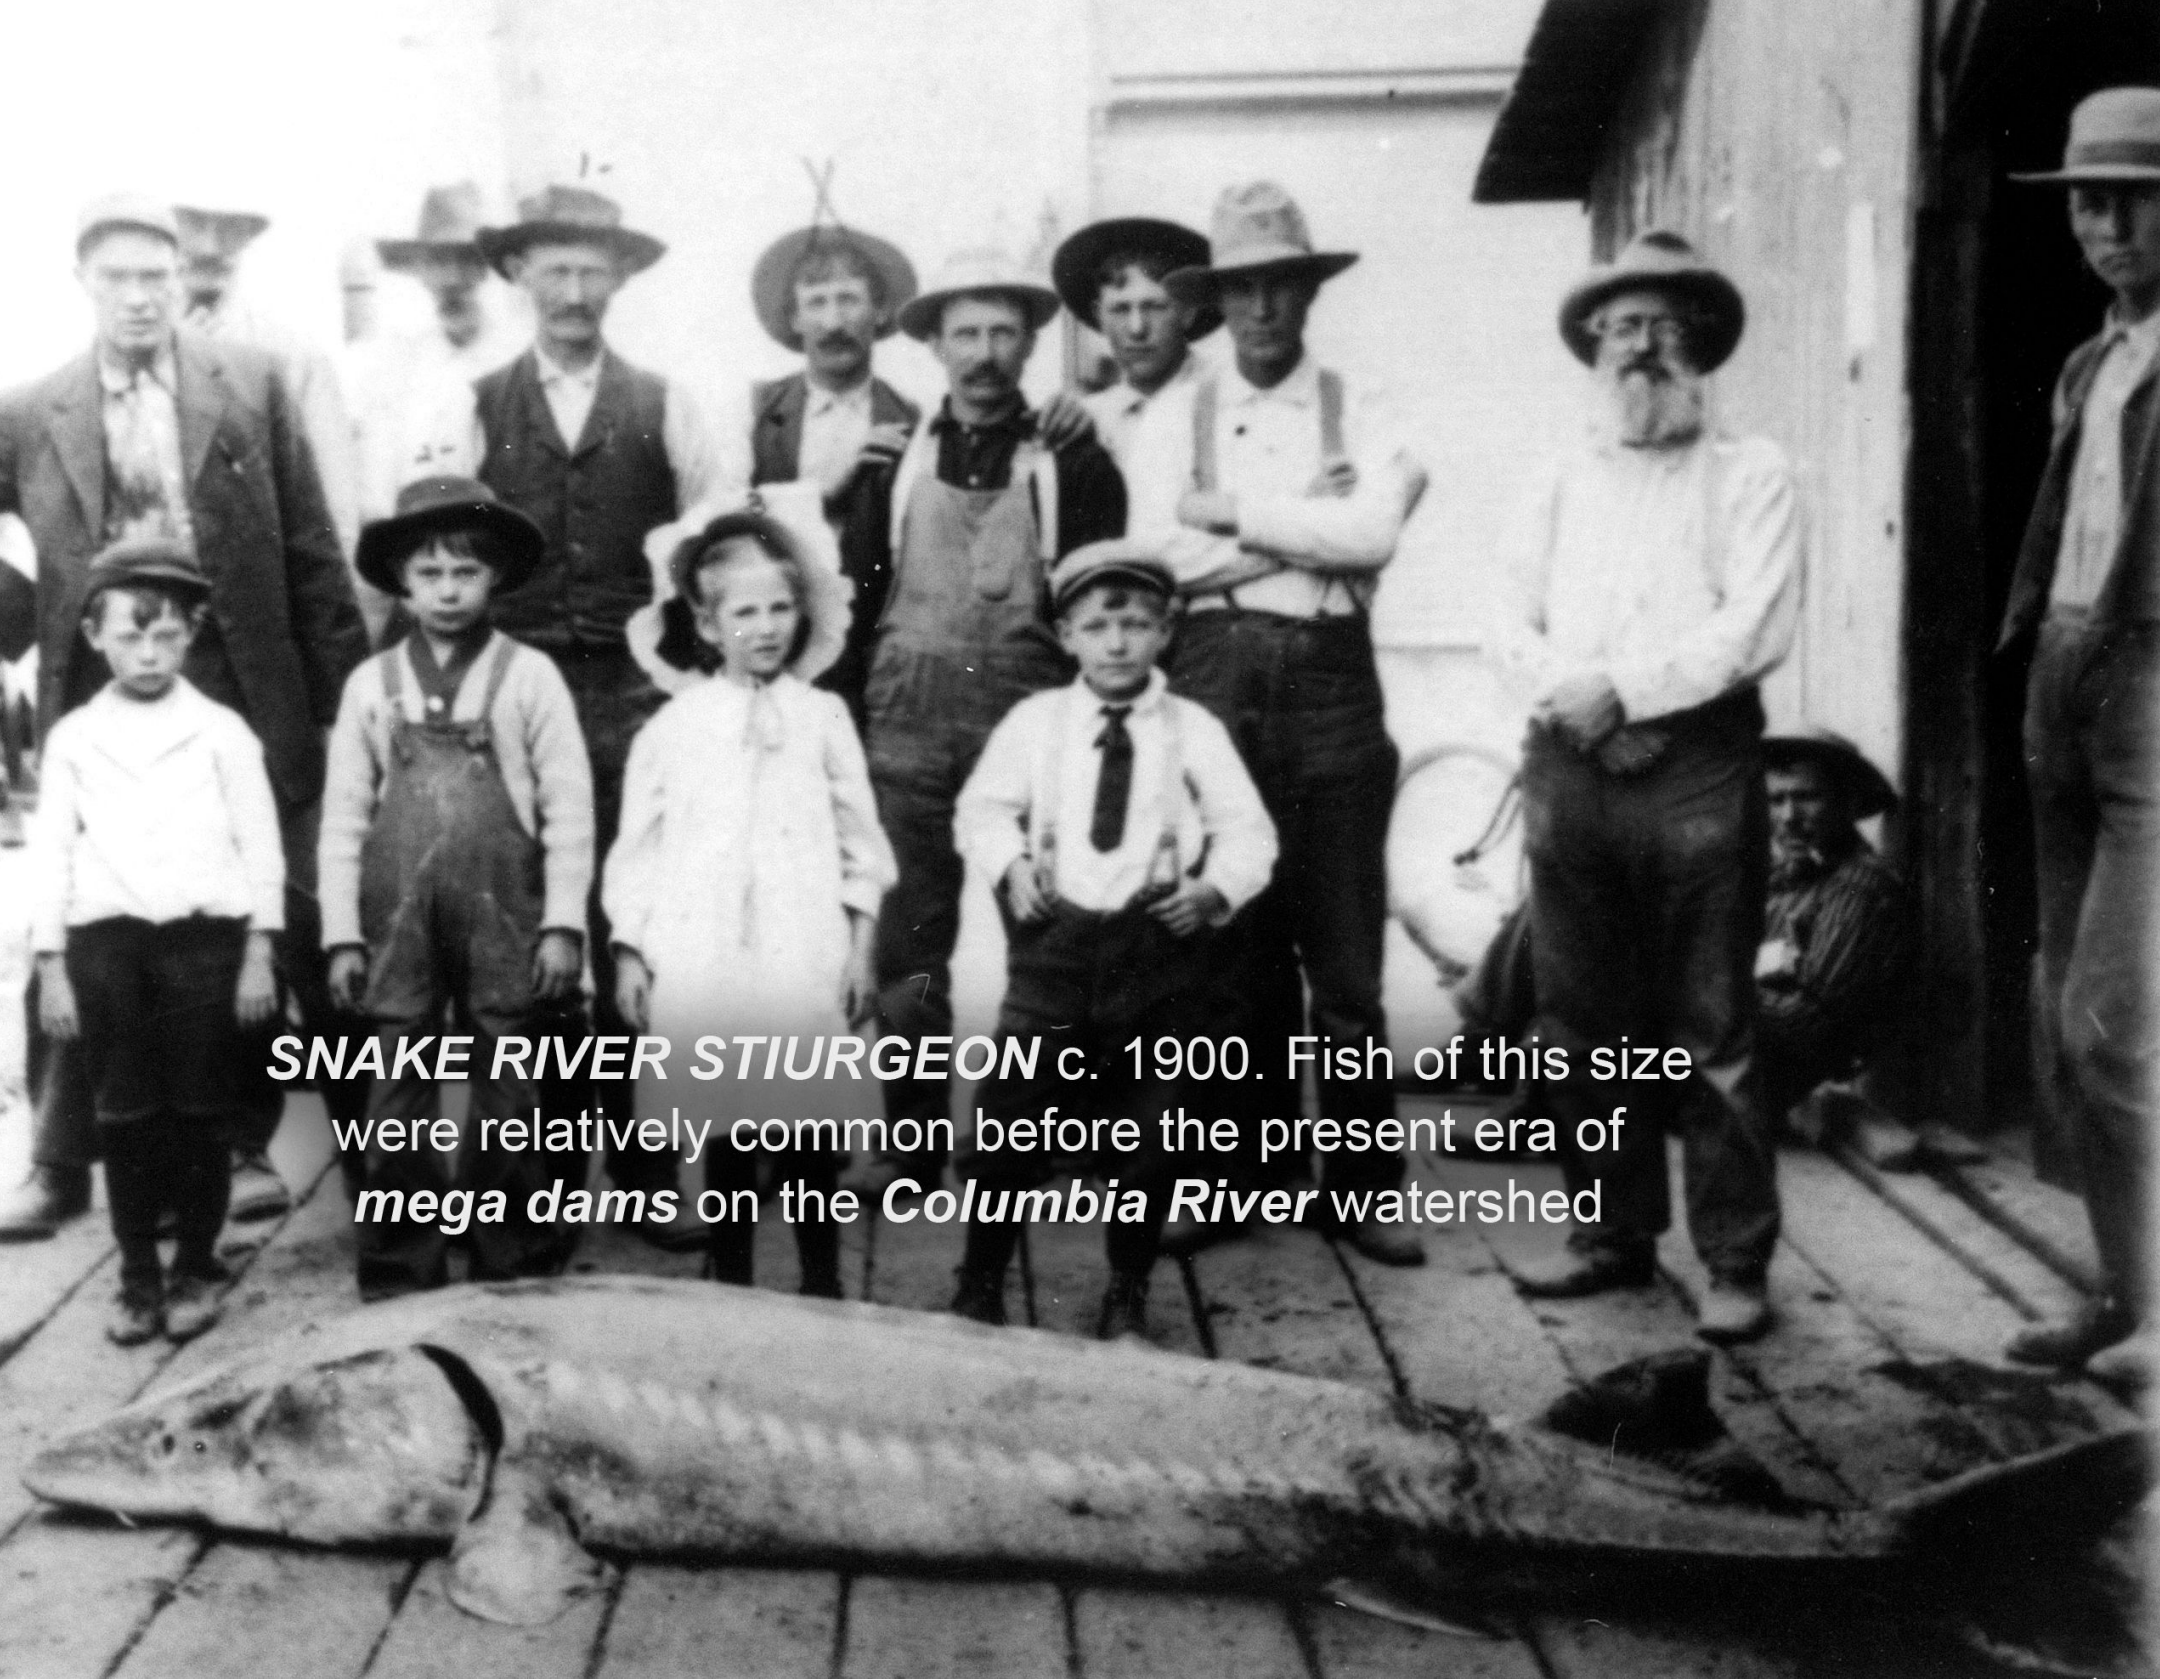

SNAKE RIVER STURGEON c. 1900. Fish of this size were relatively common before the present era of ***mega dams*** on the ***Columbia River*** watershed

J U L Y 2 0 1 9

	Sunday	Monday	Tuesday	Wednesday	Thursday	Friday	Saturday
	30	1	2	3	4	5	6
	7	8	9	10	11	12	13
	14	15	16	17	18	19	20
	21	22	23	24	25	26	27
	28	29	30	31	1	2	3
	4	5	6	7	8	June <table border="1"> <tr><td></td><td></td><td></td><td></td><td></td><td></td><td>1</td></tr> <tr><td>2</td><td>3</td><td>4</td><td>5</td><td>6</td><td>7</td><td>8</td></tr> <tr><td>9</td><td>10</td><td>11</td><td>12</td><td>13</td><td>14</td><td>15</td></tr> <tr><td>16</td><td>17</td><td>18</td><td>19</td><td>20</td><td>21</td><td>22</td></tr> <tr><td>23</td><td>24</td><td>25</td><td>26</td><td>27</td><td>28</td><td>29</td></tr> <tr><td>30</td><td></td><td></td><td></td><td></td><td></td><td></td></tr> </table> August <table border="1"> <tr><td></td><td></td><td></td><td></td><td>1</td><td>2</td><td>3</td></tr> <tr><td>4</td><td>5</td><td>6</td><td>7</td><td>8</td><td>9</td><td>10</td></tr> <tr><td>11</td><td>12</td><td>13</td><td>14</td><td>15</td><td>16</td><td>17</td></tr> <tr><td>18</td><td>19</td><td>20</td><td>21</td><td>22</td><td>23</td><td>24</td></tr> <tr><td>25</td><td>26</td><td>27</td><td>28</td><td>29</td><td>30</td><td>31</td></tr> </table>