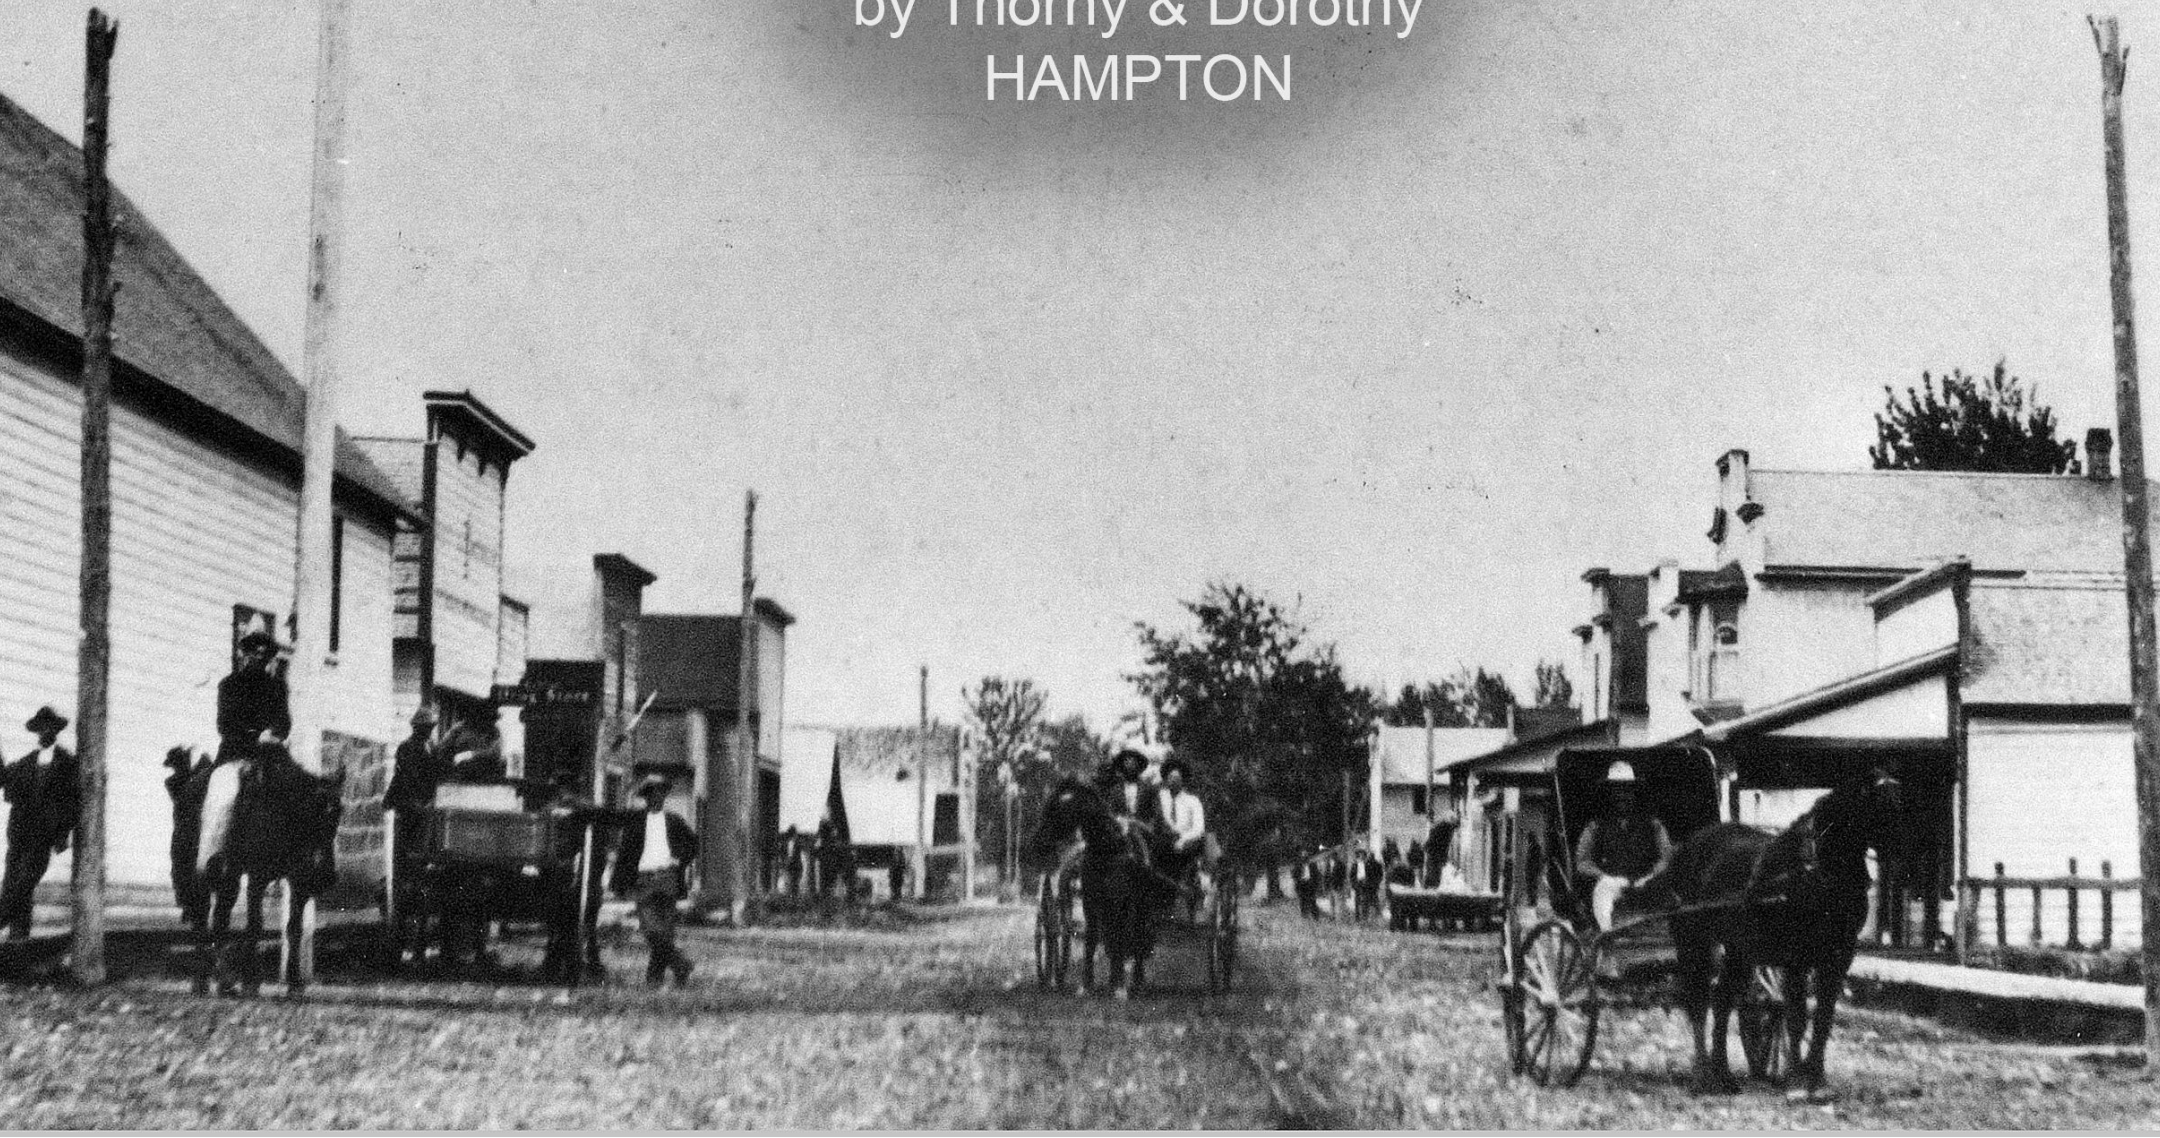

MAIN STREET, Richland, OREGON.

c. 1910, seen from the East.

The Hitchin' Post, on the left,t,
currently run & owned
by Thorny & Dorothy
HAMPTON

S E P T E M B E R 2 0 2 0

	Sunday	Monday	Tuesday	Wednesday	Thursday	Friday	Saturday
	30	31	1	2	3	4	5
	6	7	8	9	10	11	12
	13	14	15	16	17	18	19
	20	21	22	23	24	25	26
	27	28	29	30	1	2	3
	4	5	6	7	8	August <table style="font-size: x-small; border-collapse: collapse;"> <tr><td></td><td></td><td></td><td></td><td></td><td></td><td></td><td>1</td></tr> <tr><td>2</td><td>3</td><td>4</td><td>5</td><td>6</td><td>7</td><td>8</td><td></td></tr> <tr><td>9</td><td>10</td><td>11</td><td>12</td><td>13</td><td>14</td><td>15</td><td></td></tr> <tr><td>16</td><td>17</td><td>18</td><td>19</td><td>20</td><td>21</td><td>22</td><td></td></tr> <tr><td>23</td><td>24</td><td>25</td><td>26</td><td>27</td><td>28</td><td>29</td><td></td></tr> <tr><td>30</td><td>31</td><td></td><td></td><td></td><td></td><td></td><td></td></tr> </table> October <table style="font-size: x-small; border-collapse: collapse;"> <tr><td></td><td></td><td></td><td></td><td>1</td><td>2</td><td>3</td></tr> <tr><td>4</td><td>5</td><td>6</td><td>7</td><td>8</td><td>9</td><td>10</td></tr> <tr><td>11</td><td>12</td><td>13</td><td>14</td><td>15</td><td>16</td><td>17</td></tr> <tr><td>18</td><td>19</td><td>20</td><td>21</td><td>22</td><td>23</td><td>24</td></tr> <tr><td>25</td><td>26</td><td>27</td><td>28</td><td>29</td><td>30</td><td>31</td></tr> </table>