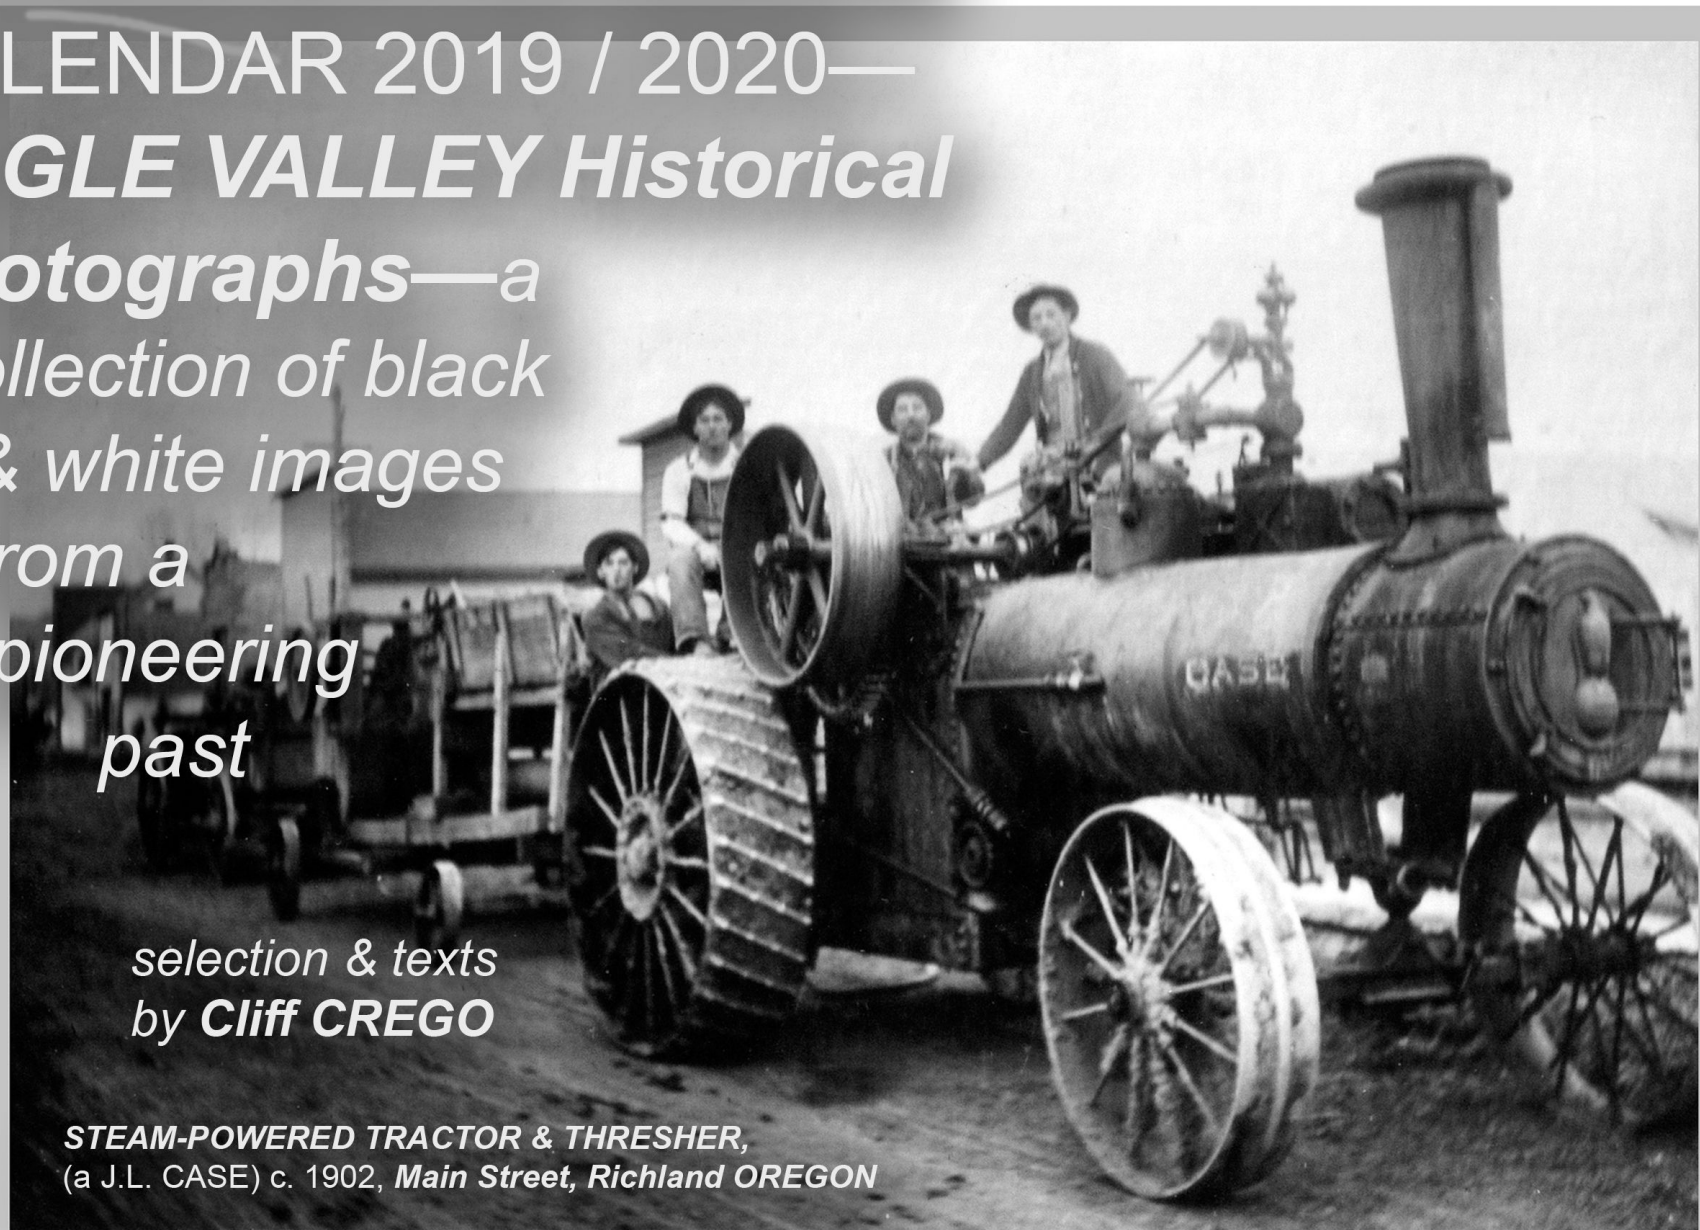

Photoweeek Northwest
CALENDAR 2019 / 2020—
EAGLE VALLEY Historical
Photographs—a
collection of black
& white images
from a
pioneering
past

selection & texts
by **Cliff CREGO**

STEAM-POWERED TRACTOR & THRESHER,
(a J.L. CASE) c. 1902, Main Street, Richland OREGON